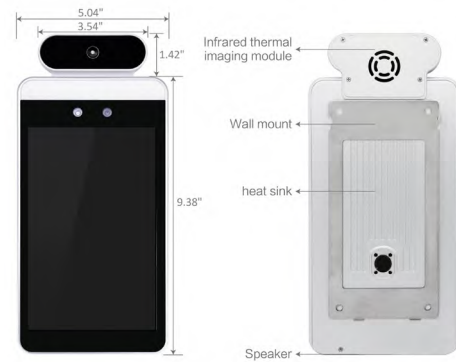

Wall Mount

Table Top

Vertical Stand

OneScreen GoSafe can prevent people with elevated temperature or no mask from entering your offices, schools, hospitals & public spaces.

made with
Qualcomm
Technologies

Go safely back into public spaces.

Connect with doors, gates, peripheral devices & network

SPECIFICATIONS

Screen	
Size	8.0" IPS LCD screen
Resolution	800x1280
Processor	
CPU	Qualcomm Snapdragon Octa-Core Processor
CPU (Optional)	Rockchip RK3288 Quad-Core
System	Android 7.1.2
Storage	EMMC 8 GB
Camera	
Resolution	2 million pixels
Type	Binocular vision wide dynamic camera
Aperture	F2.4
Focusing Distance	19.6"– 60"
White Balance	Auto
Photo Flood Light	LED and IR dual photo flood light
Infrared Thermal Imaging Module	
Temperature Detection	Available
Temperature Detection Distance	3.2' (optimal distance 1.6')
Temperature Measurement Accuracy	≤ ±0.9 °F
Temperature Measurement Range	50 °F – 107.6 °F
Thermal Field of View	89.6 x 89.6 °
Elevated Temperature Alarm	Supported (temperature alarm value can be set)
Interfaces	
Network Module	Ethernet (RJ-45) and Wireless (Wi-Fi)
Audio	2.5W / 4R speakers
USB	1 USB OTG, 1USB HOST standard A port
Serial Communication	1 RS232 serial port